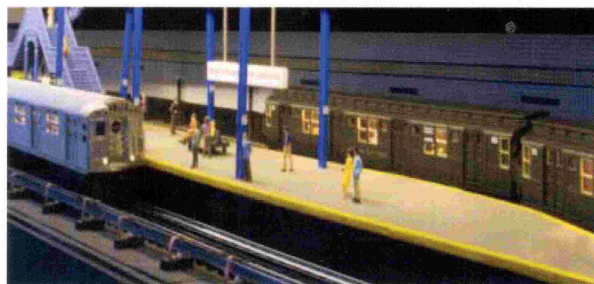

OPEN HOUSE DATES ARE:

Nov. 24 & 25; Dec. 8 & 9

2019 - Jan. 5, 6, 19 & 20

and

Super Bowl Weekend, Feb. 2 & 3.

All shows run from 11 to 4pm

ADMISSION IS FREE